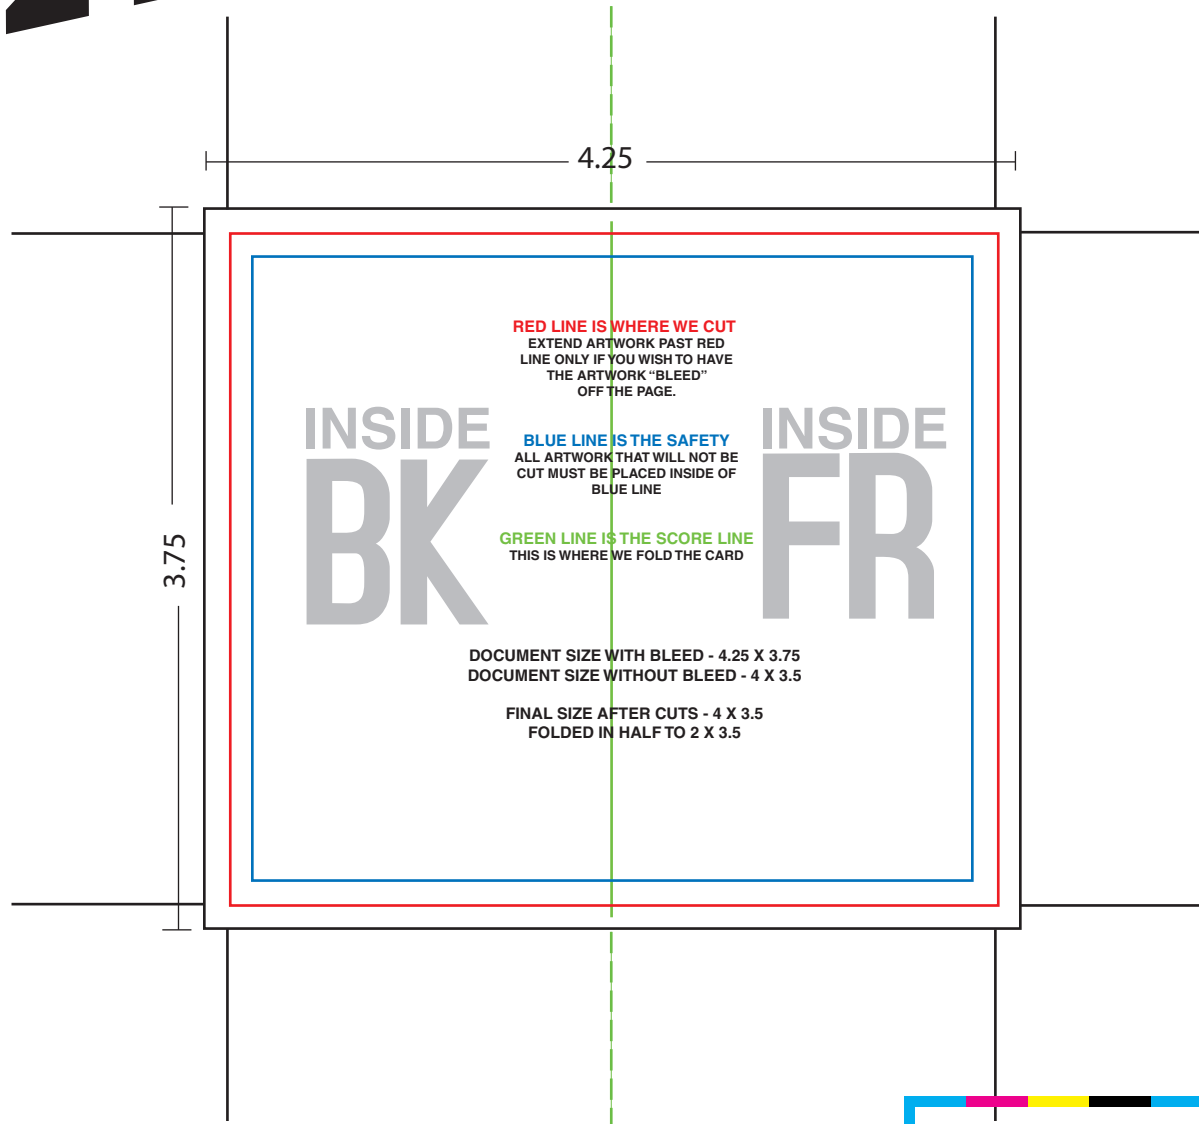

Copy 2 Copy

Fold-over Business Card
3.5" x 4"

This is a certified Copy2Copy template.
Not for use with other vendors.